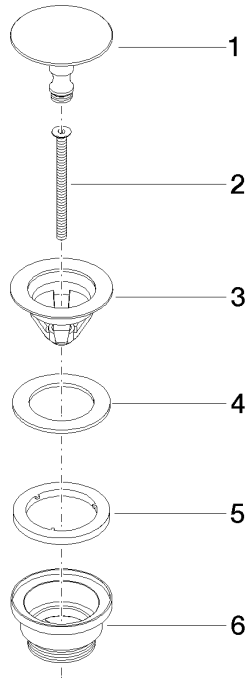

10 126 970

Fits: IMO, LULU, MADISON, MEM, TARA,
CL.1, LISSÉ, VAIA, META, CYO

	Platinum	10 126 970-08
	Chrome	10 126 970-00
	Brushed Platinum	10 126 970-06
	Durabress (23kt Gold)	10 126 970-09
	Dark Chrome	10 126 970-19
	Light Gold	10 126 970-26
	Brushed Light Gold	10 126 970-27
	Brushed Durabress (23kt Gold)	10 126 970-28
	Matte Black	10 126 970-33
	Brushed Bronze	10 126 970-42
	Brushed Champagne (22kt Gold)	10 126 970-46
	Champagne (22kt Gold)	10 126 970-47
	Brushed Chrome	10 126 970-93
	Brushed Dark Platinum	10 126 970-99

Basin Waste without press-closing 1 1/4" - Platinum

IMO

10 126 970

Only suitable for sinks without an overflow.

10 126 970

mm [inches]

10 126 970

Parts for other finishes can be found here: [Chrome](#)

Spare parts list

No.	Item Number	Name	Quantity used	Delivery time
1	09 31 20 097-08	plug	1	60
2	09 30 30 179 90	screw	1	2
3	09 11 01 038-08	cup	1	40
4	09 14 05 061 90	seal	1	2
5	09 14 03 153 90	seal	1	2
6	09 11 10 156-08	connection	1	60